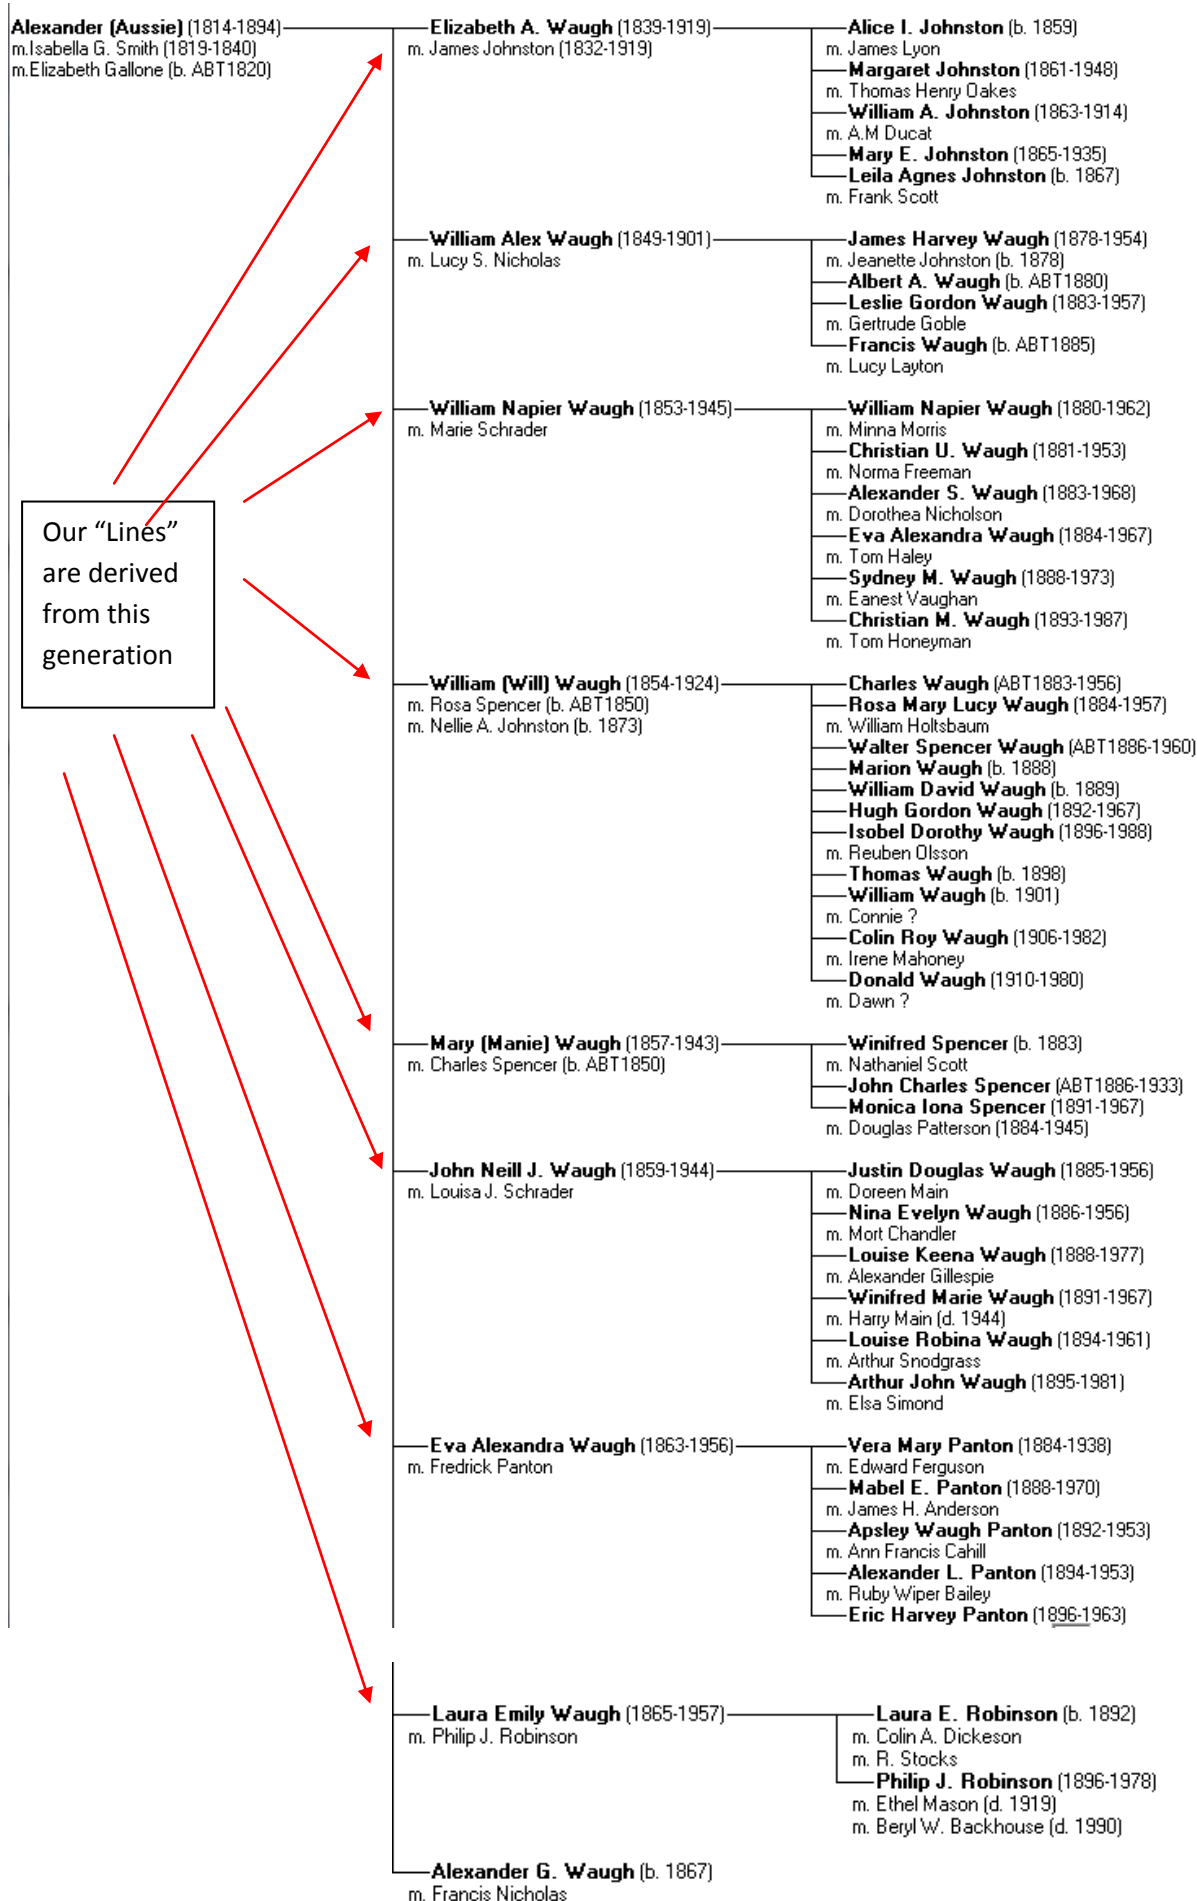

"Aussie" Alexander Waugh Lines