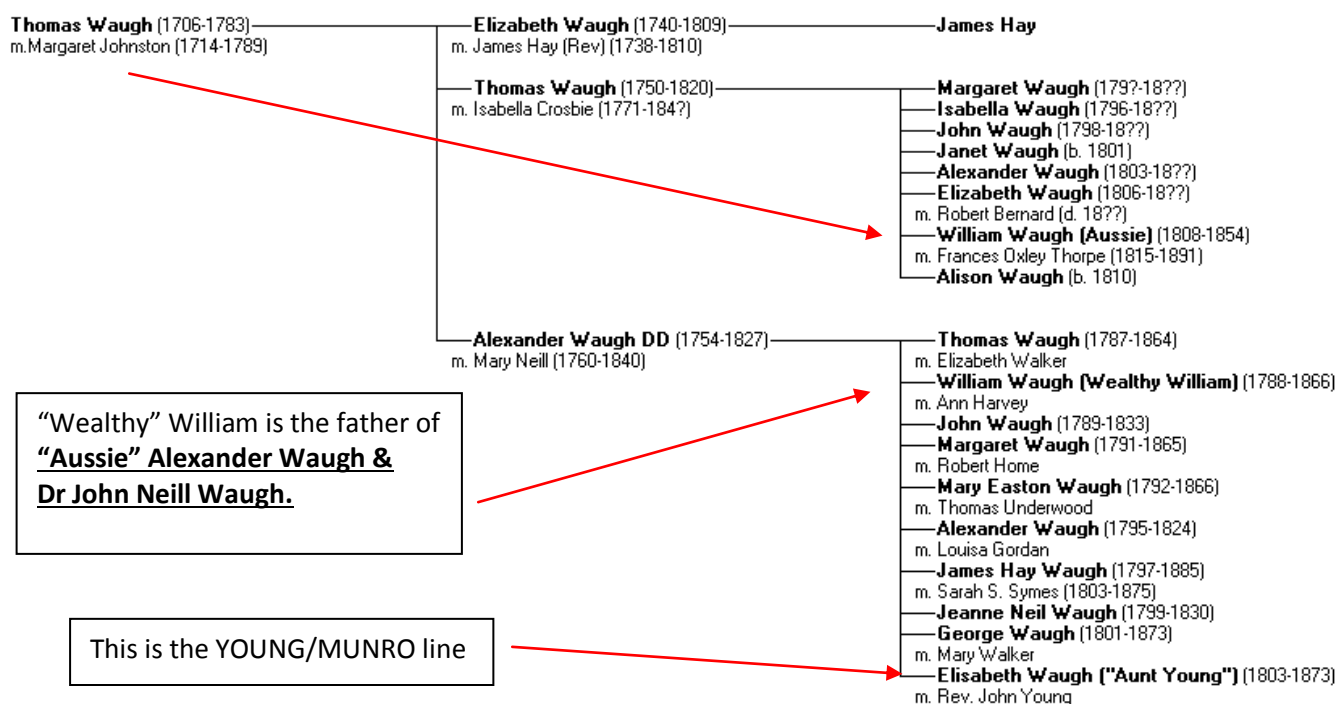

Line: **Waugh/Panton** Eva Alexandra Waugh, (daughter of Alexander Waugh (Aussie) and Elizabeth Gallone) b. 1863, d. 1956. She married Fredrick (Frank) G Panton.

Line: **Waugh/Robinson** Laura Emily Waugh, (daughter of Alexander Waugh (Aussie) and Elizabeth Gallone) b. 23 Jun 1865, d. 30 Jul 1957. She married Philip Joyner Robinson, married 25 Aug 1890.

The Other lines

Line: **Dr John Neill Waugh** 1818 1900 (Brother of "Aussie" Alexander Waugh)

Line: **Young/Munro** Elizabeth Waugh 1803-1875

Family Links

Please note that the names "Aussie" and "Wealthy" are titles bestowed upon some individual to help manage and identify the numerous Alexanders and Williams in the Waugh family. These titles were first used by Ron Main for the 1996 reunions.