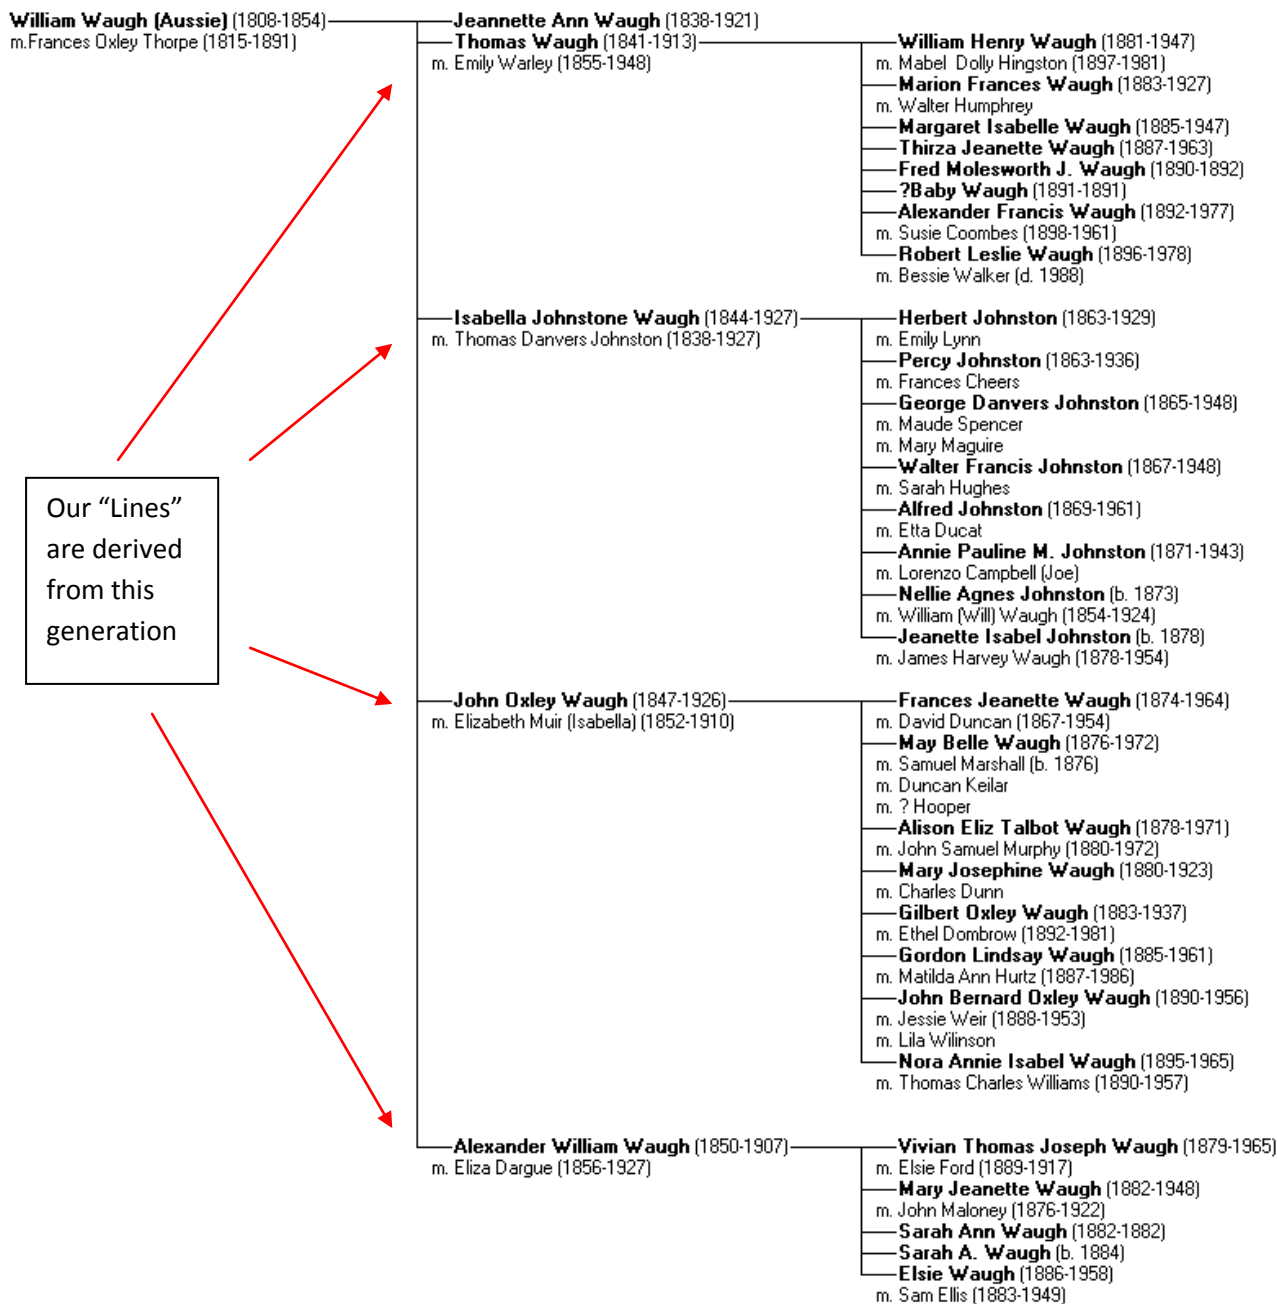

The Other lines

Line: **Dr John Neill Waugh** 1818 1900 (Brother of "Aussie" Alexander Waugh)

Line: **Young/Munro** Elizabeth Waugh 1803-1875

Family Links

Please note that the names "Aussie" and "Wealthy" are titles bestowed upon some individual to help manage and identify the numerous Alexanders and Williams in the Waugh family. These titles were first used by Ron Main for the 1996 reunions.